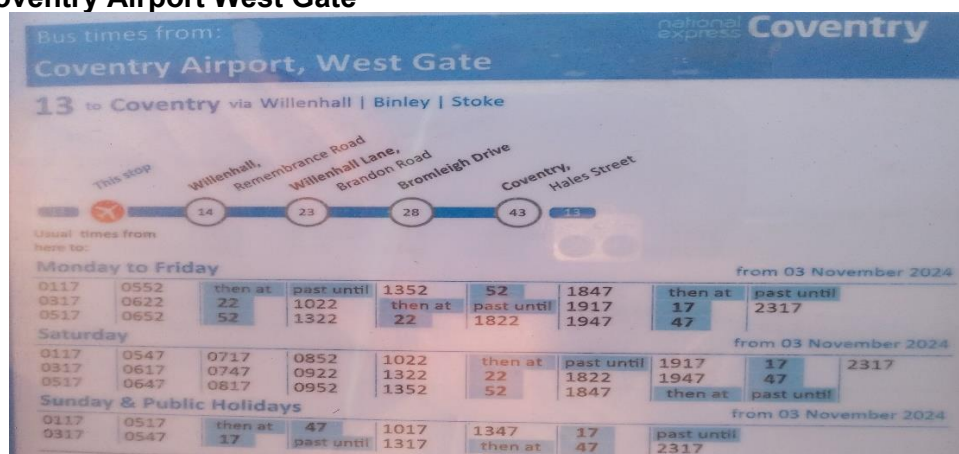

Buses towards Coventry - about 15 minutes to get to Pool Meadow Coventry (or 40 minutes on the number 13 to Hales Street, Coventry).

N.B. For most of the buses, the route no longer goes to and from Coventry via Brentwood Avenue, Leamington Road and past the Railway Station, but goes **direct to Pool Meadow** via the A45, London Road and Ring Road. Only those marked † go via the Railway Station.

From Church Road bus shelter

Monday to Saturday (except public holidays)

25A†	24A†	24A	24	25A†
0738	1017	1239	1506	1717

†Via Coventry Rail Station bridge
Buses stop at Kimberley Road 1 minute later.

From Holly Walk bus shelter

Buses towards Kenilworth (24/24A) or Rugby (25/25A) - about 1 hour to get to Kenilworth Clock and about 1 hour 20 minutes to get to Clifton Road, Rugby.

From Holly Walk - Lunt Fort side of road

Monday to Saturday (except public holidays)